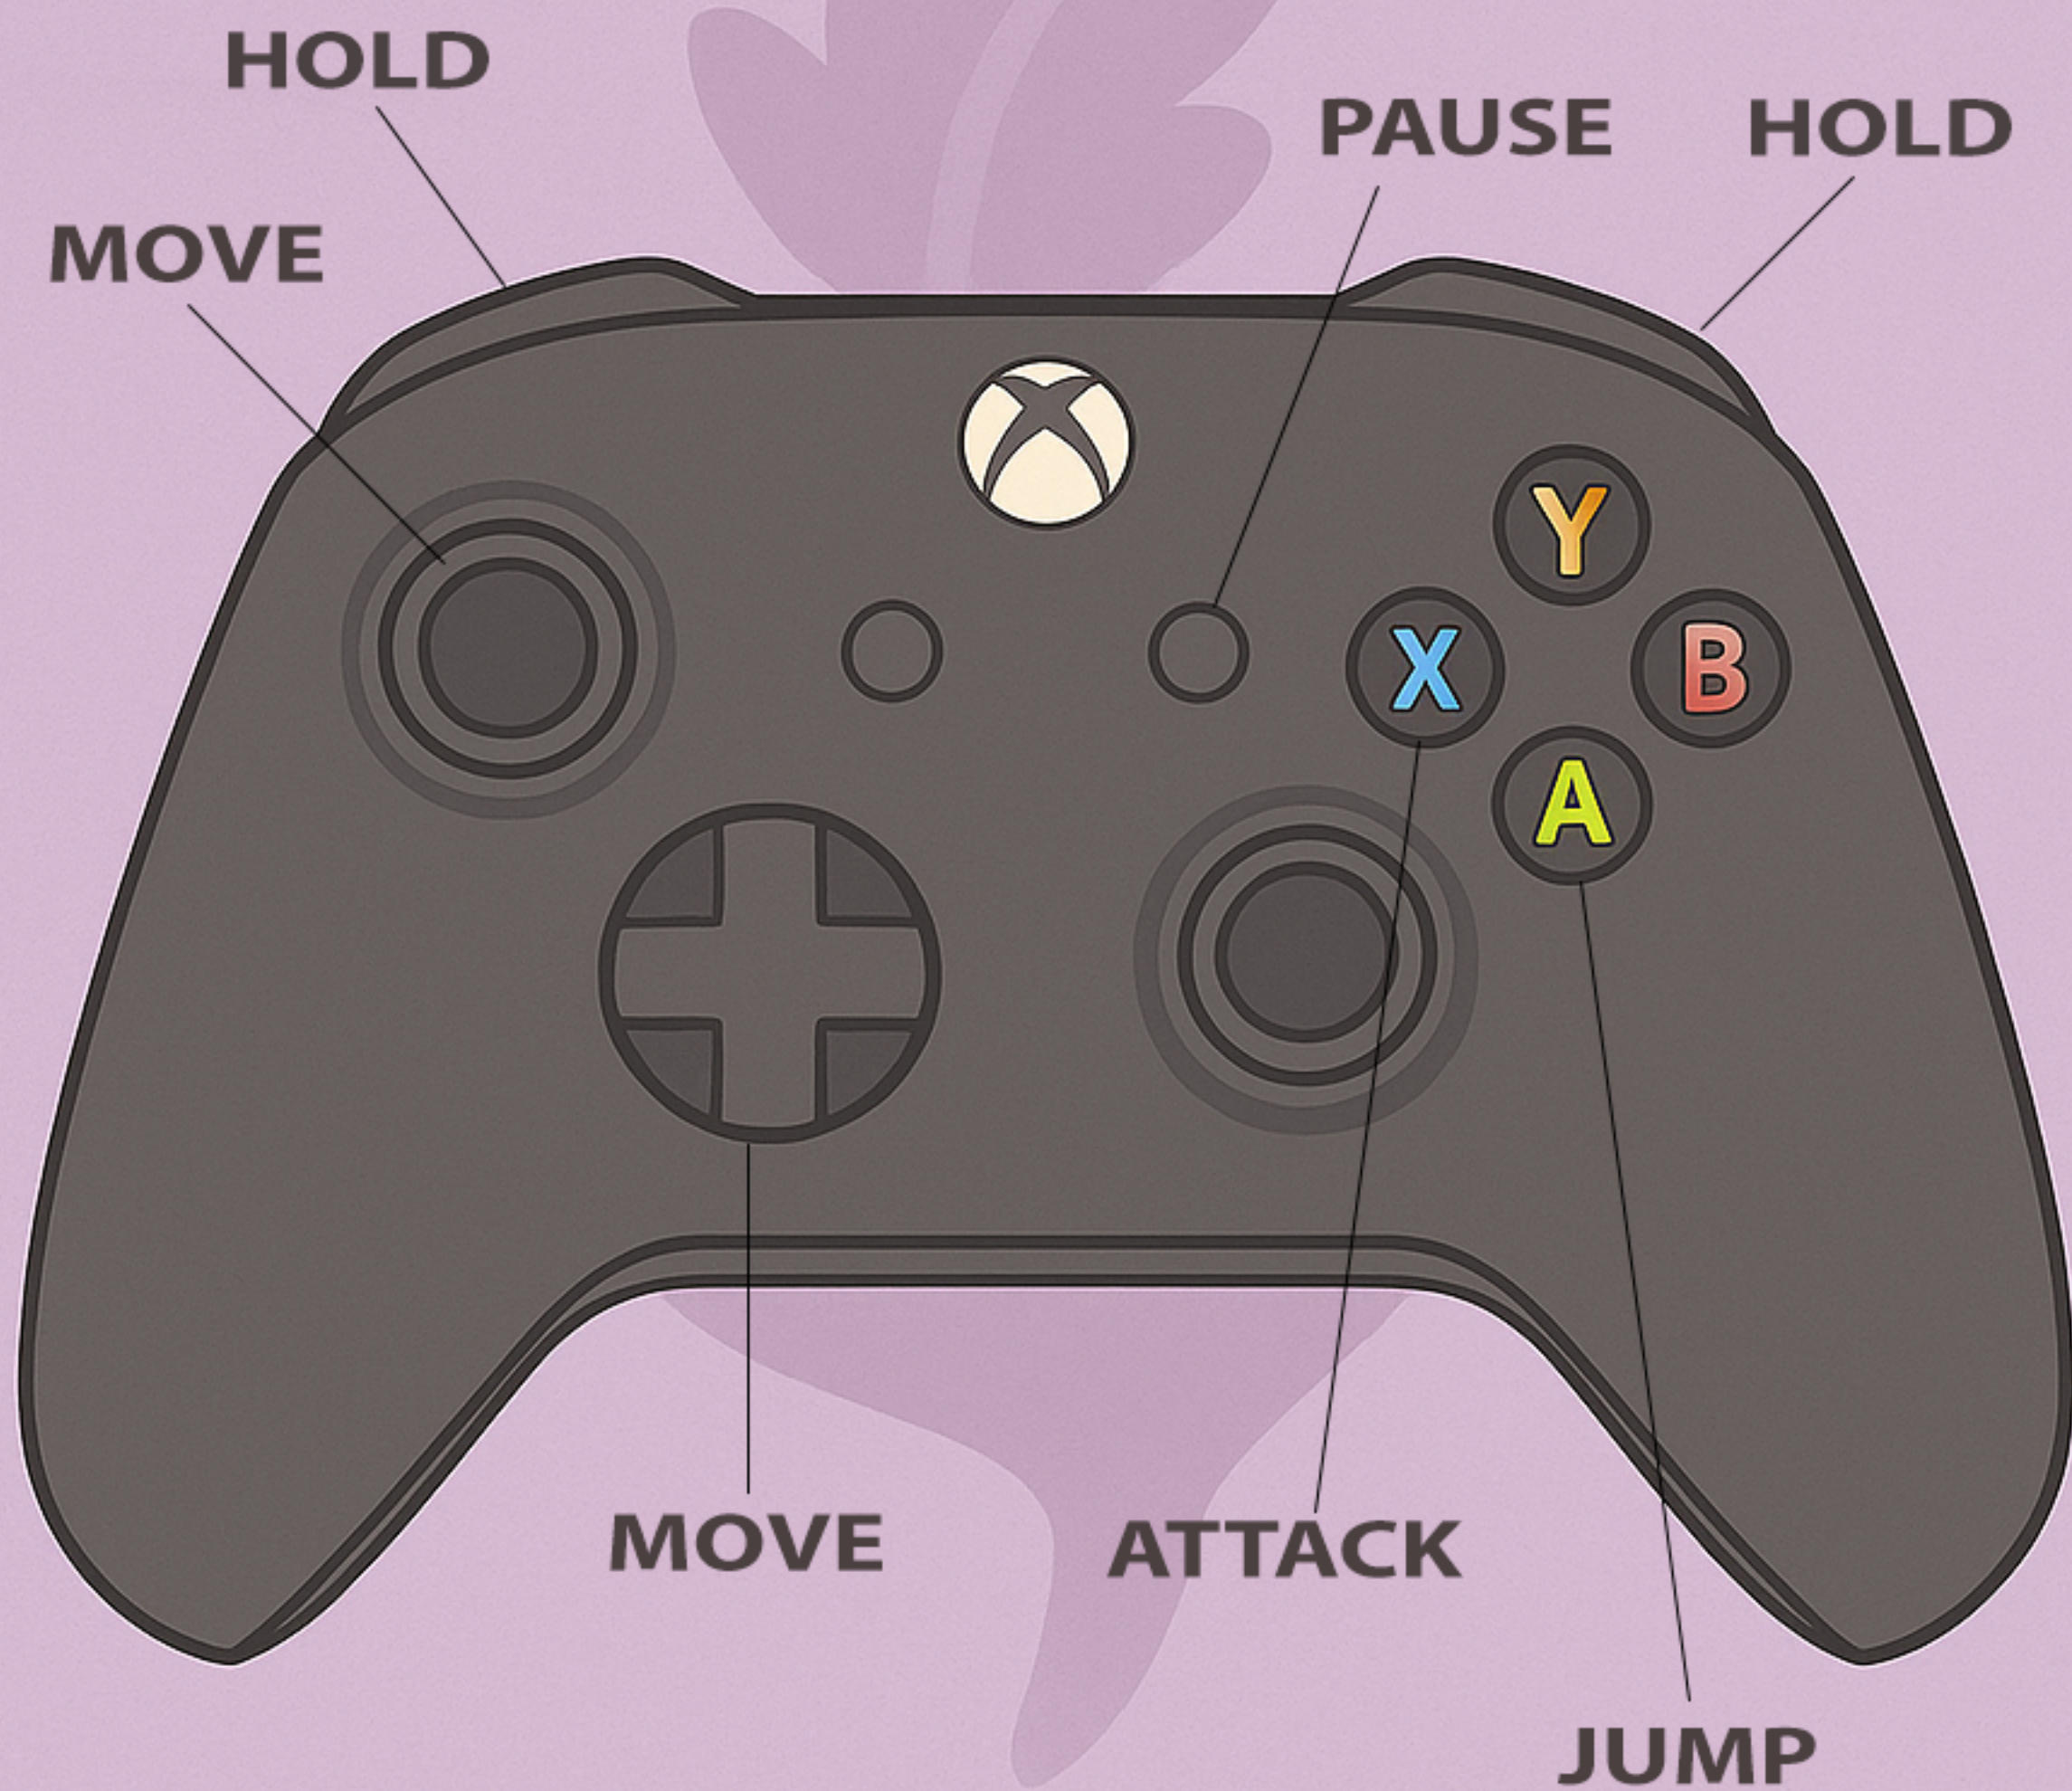

PETEY PEERO unBEETable Adventure

STORY

Help **Petey Pedro** get back home after falling into a magical world where the **SWEETS** he chose over a healthy **BEET** has turned into his worst nightmare. What begins as a **sugar-fueled dream** quickly warps into a challenge of survival, full of **candy-coated chaos** and unsettling familiarity.

This isn't just a battle *against sugar*—it's a story about a son who **didn't listen to his mother**. In this strange world, everything seems to echo her warnings; bangle-wearing enemies, menacing hands tipped with bright red nail polish... all reminding Petey Pedro of the one voice he ignored.

CONTROLS

VISION POWER

Dynamic Difficulty. Choose your play style

OG Specs

Straight from the junk drawer of destiny. Basic beet vision. Perfect for stylish platforming and spotting trouble before it spots you.